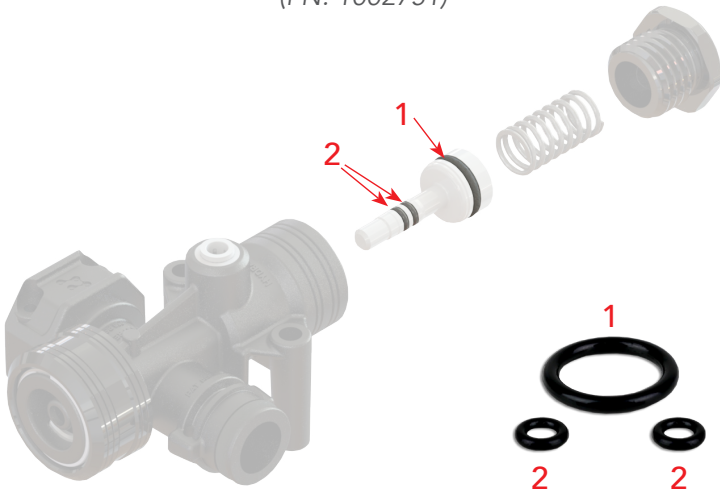

MAM O-RING REPAIR KIT
(PN: 1002751)